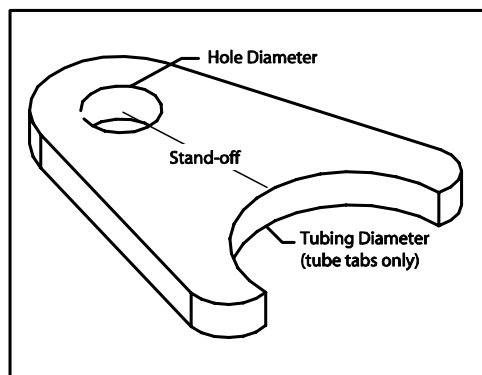

Weld Tab Nomenclature